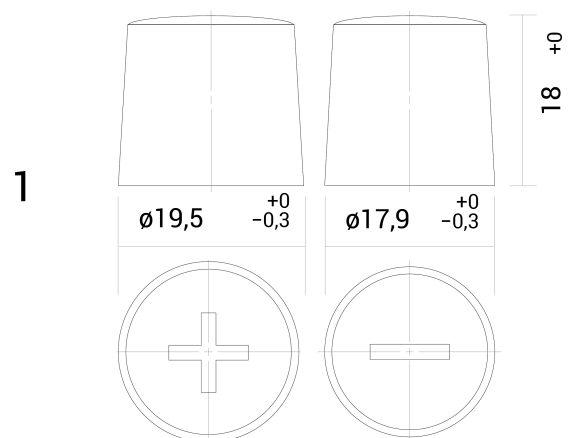

TECHNICAL DATASHEET

VOLTHOR ULTRA TRUCK VUT14B