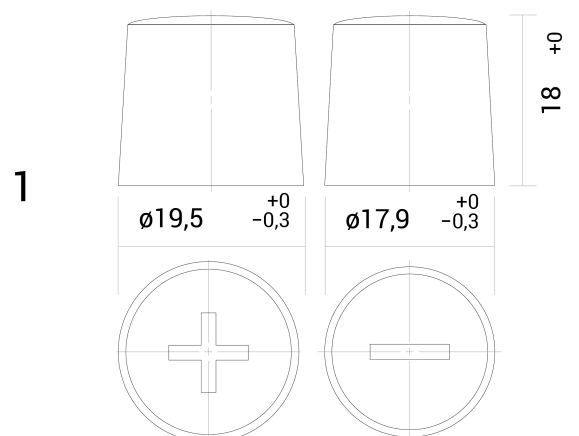

1100

RC (min)

361

LxWxH (mm)

512x222x194/221

Total Weight (kg)

43.3

BOX DESIGN

BHD

B0

Terminal

1

DRAWING

BHD

LAYOUT

TERMINAL