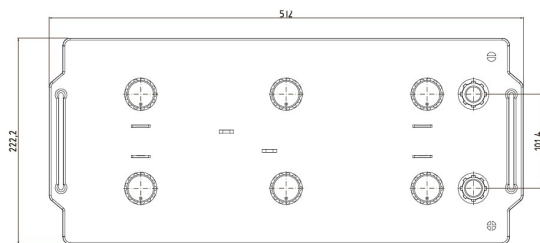

1100

RC (min)

361

LxWxH (mm)

512x222x194/221

Total Weight (kg)

43.3

BOX DESIGN

Box Type

B

Cover Type

Flat

Colour

Black

Layout

3

BHD

B0

Terminal

1

DRAWING

BHD

LAYOUT

TERMINAL