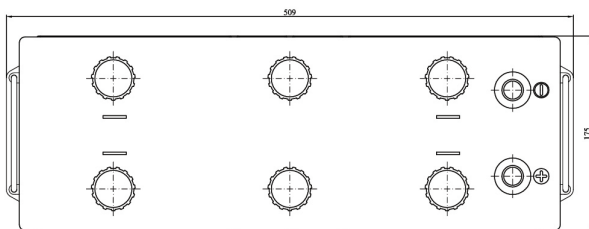

720

RC (min)

203

LxWxH (mm)

509x175x182/208

Total Weight (kg)

31.1

BOX DESIGN

Box Type

MAC110

Cover Type

Flat

Colour

Black

Layout

3

BHD

B3

Terminal

1

DRAWING

BHD

LAYOUT

TERMINAL