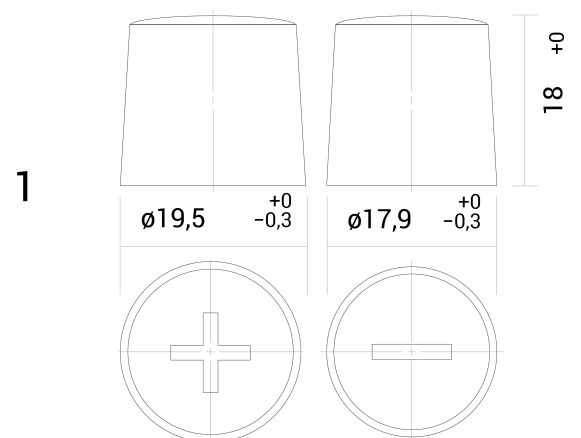

800

RC (min)

203

LxWxH (mm)

345x172x218/238

Total Weight (kg)

26.5

BOX DESIGN

BHD

B0

Terminal

1

DRAWING

BHD

LAYOUT

TERMINAL