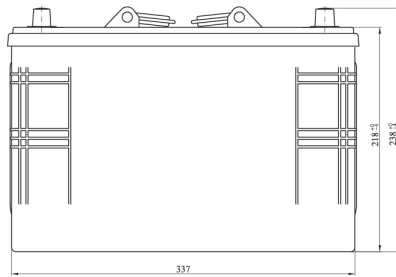

800

RC (min)

203

LxWxH (mm)

345x172x218/238

Total Weight (kg)

26.5

BOX DESIGN

Box Type

60528

Cover Type

Flat

Colour

Black

Layout

0

BHD

B0

Terminal

1

DRAWING

BHD

LAYOUT

TERMINAL