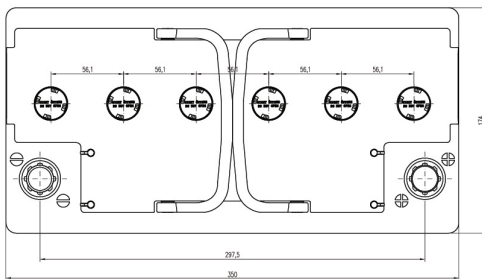

800

RC (min)

203

LxWxH (mm)

345x172x218/238

Total Weight (kg)

26.5

BOX DESIGN

Box Type

60528

Cover Type

Flat

Colour

Black

Layout

0

BHD

B0

Terminal

1

DRAWING

BHD

LAYOUT

TERMINAL