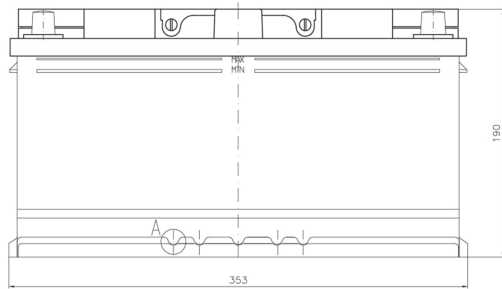

Voltage (V)
12

Capacity C20 (Ah)
100

CCA -18°C EN (A)
780

RC (min)
182

LxWxH (mm)
353x175x190

Total Weight (kg)
21.8

BOX DESIGN

Box Type
L5

Cover Type
SMF

Colour
Black

Layout
0

BHD
B13

Terminal
1

DRAWING

BHD

LAYOUT