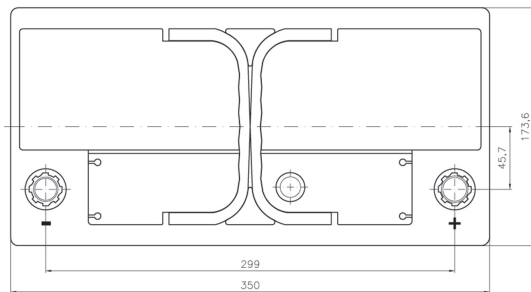

Voltage (V)
12

Capacity C20 (Ah)
100

CCA -18°C EN (A)
780

RC (min)
182

LxWxH (mm)
353x175x190

Total Weight (kg)
21.8

BOX DESIGN

Box Type
L5

Cover Type
SMF

Colour
Black

Layout
0

BHD
B13

Terminal
1

DRAWING

BHD

LAYOUT