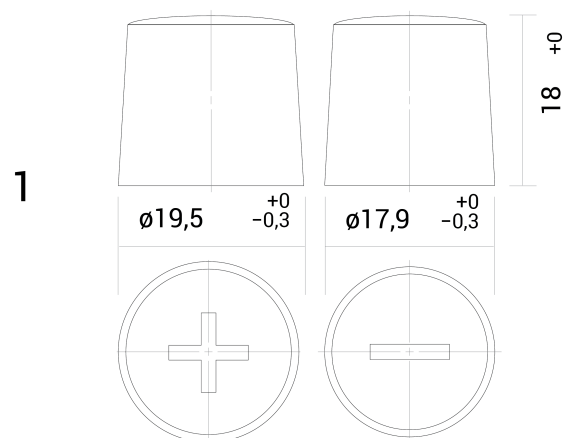

850

RC (min)

258

LxWxH (mm)

513x189x194/220

Total Weight (kg)

35.6

BOX DESIGN

BHD

B0

Terminal

1

DRAWING

BHD

LAYOUT

TERMINAL