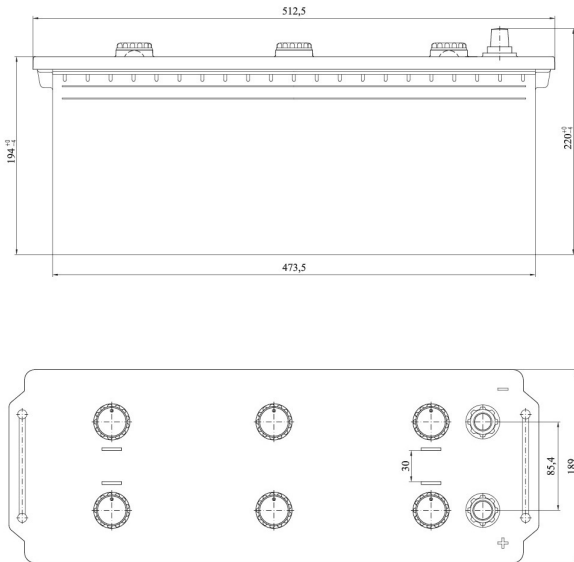

850

RC (min)

258

LxWxH (mm)

513x189x194/220

Total Weight (kg)

35.6

BOX DESIGN

Box Type

A

Cover Type

Flat

Colour

Black

Layout

3

BHD

B0

Terminal

1

DRAWING

BHD

LAYOUT

TERMINAL