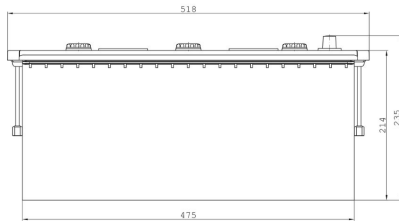

Cover Type
Flat

Colour
Black

Layout
3

BHD
B0

Terminal
1

DRAWING

BHD

LAYOUT