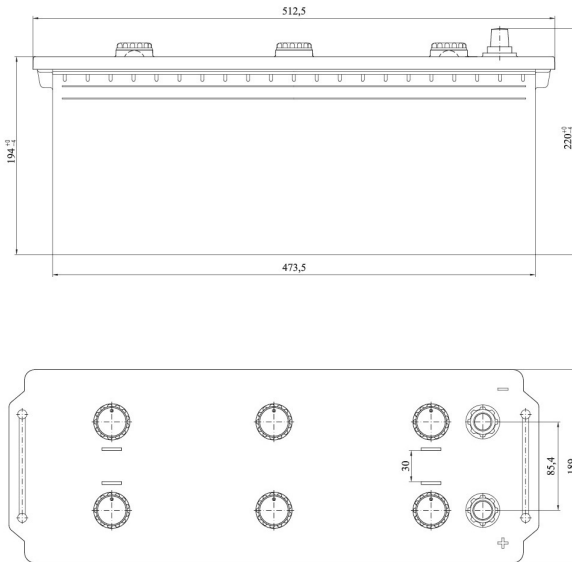

Cover Type
Flat

Colour
Black

Layout
3

BHD
B0

Terminal
1

DRAWING

BHD

LAYOUT