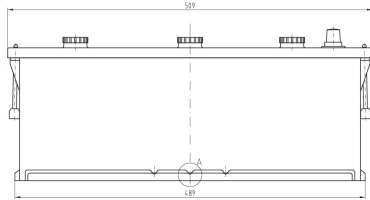

Voltage (V)
12

Capacity C20 (Ah)
143

CCA -18°C EN (A)
900

RC (min)
276

LxWxH (mm)
509x216x184/210

Total Weight (kg)
38.7

BOX DESIGN

Box Type
MAC143

Cover Type
Flat

Colour
Black

Layout
3

BHD
B3

Terminal
1

DRAWING

BHD

LAYOUT