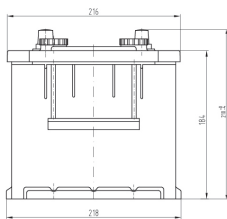

Voltage (V)
12

Capacity C20 (Ah)
143

CCA -18°C EN (A)
900

RC (min)
276

LxWxH (mm)
509x216x184/210

Total Weight (kg)
38.7

BOX DESIGN

Box Type
MAC143

Cover Type
Flat

Colour
Black

Layout
3

BHD
B3

Terminal
1

DRAWING

BHD

LAYOUT