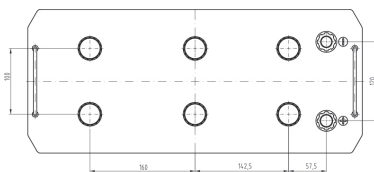

Voltage (V)
12

Capacity C20 (Ah)
143

CCA -18°C EN (A)
900

RC (min)
276

LxWxH (mm)
509x216x184/210

Total Weight (kg)
38.7

BOX DESIGN

Box Type
MAC143

Cover Type
Flat

Colour
Black

Layout
3

BHD
B3

Terminal
1

DRAWING

BHD

LAYOUT