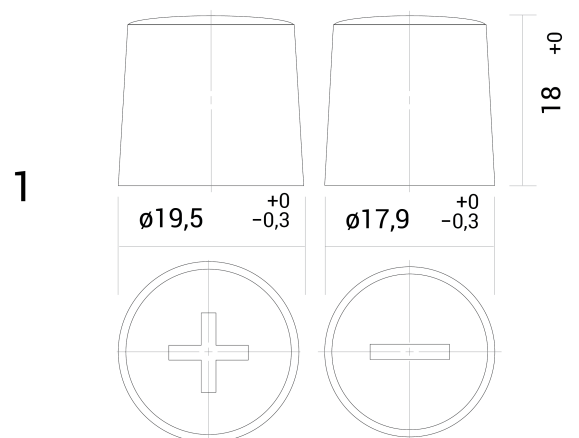

TECHNICAL DATASHEET

VOLTHOR ULTRA TRUCK VUT14M