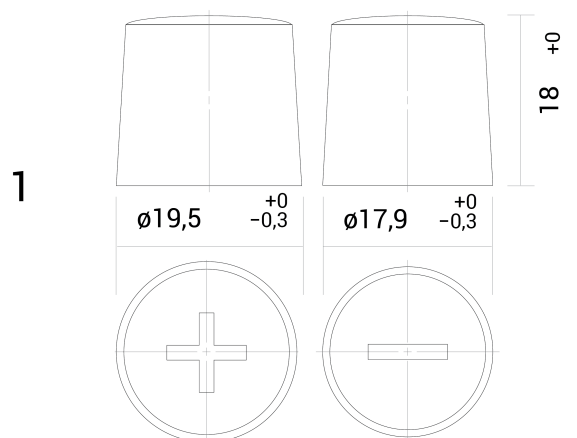

TECHNICAL DATASHEET

VOLTHOR ULTRA TRUCK VUT20C