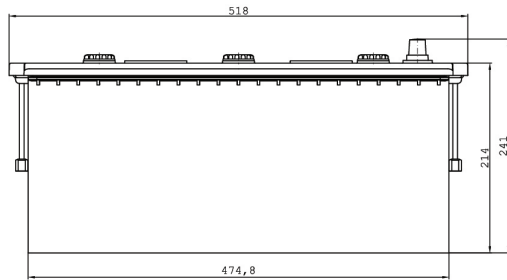

Cover Type
Flat

Colour
Black

Layout
3

BHD
B0

Terminal
1

DRAWING

BHD

LAYOUT