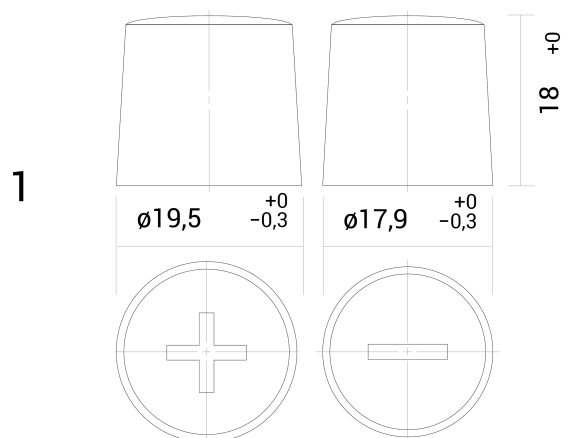

TECHNICAL DATASHEET

VOLTHOR ULTRA TRUCK VUT22