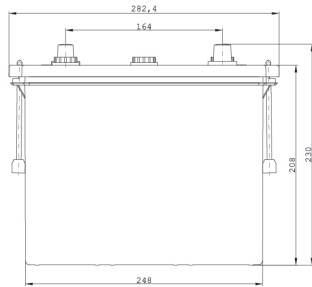

740

RC (min)

203

LxWxH (mm)

282x269x208/230

Total Weight (kg)

30.8

BOX DESIGN

Box Type

D7

Cover Type

Flat

Colour

Black

Layout

2

BHD

B0

Terminal

1

DRAWING

BHD

LAYOUT

TECHNICAL DATASHEET