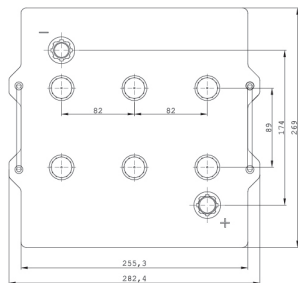

740

RC (min)

203

LxWxH (mm)

282x269x208/230

Total Weight (kg)

30.8

BOX DESIGN

Box Type

D7

Cover Type

Flat

Colour

Black

Layout

2

BHD

B0

Terminal

1

DRAWING

BHD

LAYOUT

TECHNICAL DATASHEET