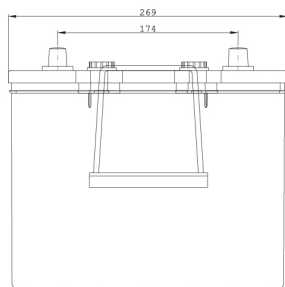

740

RC (min)

203

LxWxH (mm)

282x269x208/230

Total Weight (kg)

30.8

BOX DESIGN

Box Type

D7

Cover Type

Flat

Colour

Black

Layout

2

BHD

B0

Terminal

1

DRAWING

BHD

LAYOUT

TECHNICAL DATASHEET