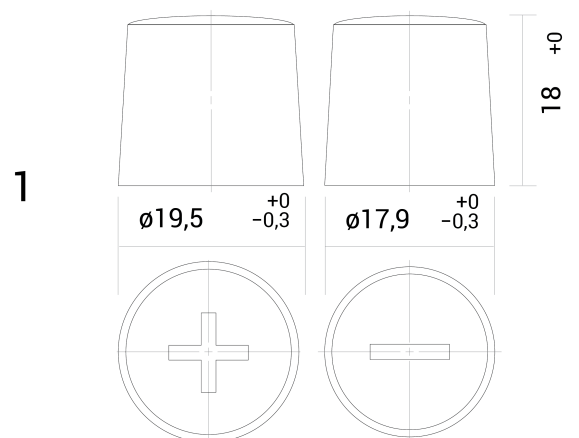

740

RC (min)

203

LxWxH (mm)

282x269x208/230

Total Weight (kg)

30.8

BOX DESIGN

BHD

B0

Terminal

1

DRAWING

BHD

LAYOUT

TECHNICAL DATASHEET