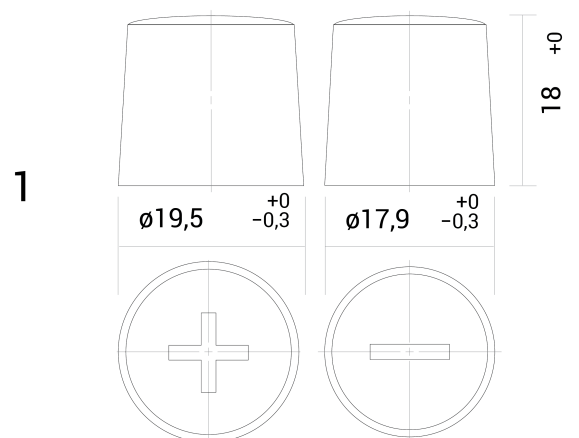

TECHNICAL DATASHEET

VOLTHOR ULTRA TRUCK VUT19