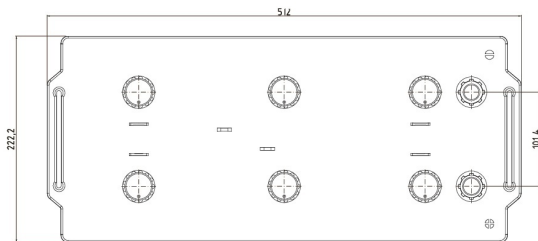

**385**

LxWxH (mm)

**512x222x194/221**

Total Weight (kg)

**43.3**

### BOX DESIGN

Box Type

**B**

Cover Type

**Flat**

Colour

**Black**

Layout

**3**

BHD

**B0**

Terminal

**1**

## DRAWING